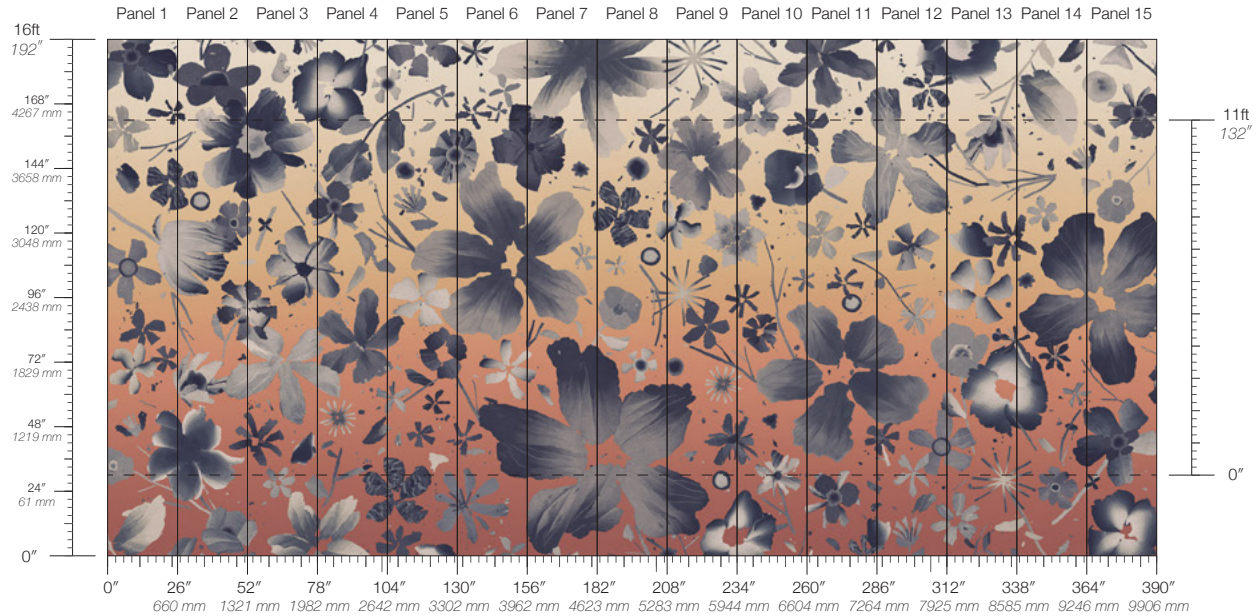

Botanica Vitality

Suitable for residential and some commercial projects

COLOR
Vitality

STOCK
Made to order

MAINTENANCE
Water-based cleanser

CONTACT
sales@calicowallpaper.com
+1 718 243 1705
57 Lispenard Street
New York, NY 10013 USA

ITEM
6216

LEAD TIME
4 weeks to print

ENVIRONMENTAL
FSC Certified Content

CONTENT
Clay-Coated Paper

MINIMUM
1 panel

SPECS
100% Cellulose face
Non-woven backing
7.1 oz per linear yard
117 g per linear meter
Smooth surface texture

DISCLAIMER
Refer to our website to see the full mural artwork. Reference the physical sample for color and texture. Panel maps represent mural artwork only.

PANEL WIDTH
26" / 661 mm trimmed

PRICE
Available upon request

PANEL HEIGHT
132" / 3353 mm standard
192" / 4877 mm extended

ORIGIN
USA

TESTING
(US) ASTM E84 Adhered Class A

REPEAT
Non-repeating

DETAILS
Custom options available